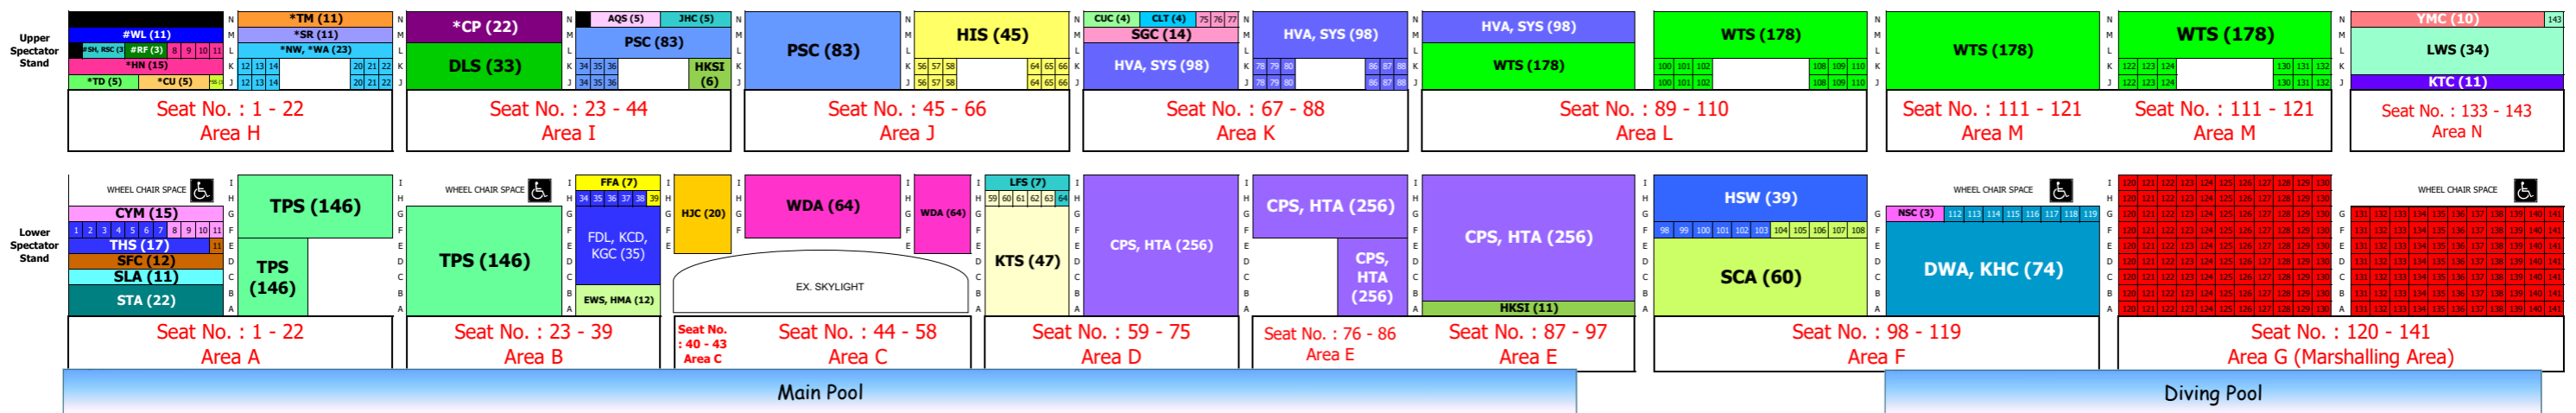

Kowloon Park Swimming Pool - Floor Plan

Marshalling Area: 176
 Total no. of seats: 1513
 Total no. of seats: 1496 (HKSI 11 +6 seats)

EX. SKYLIGHT