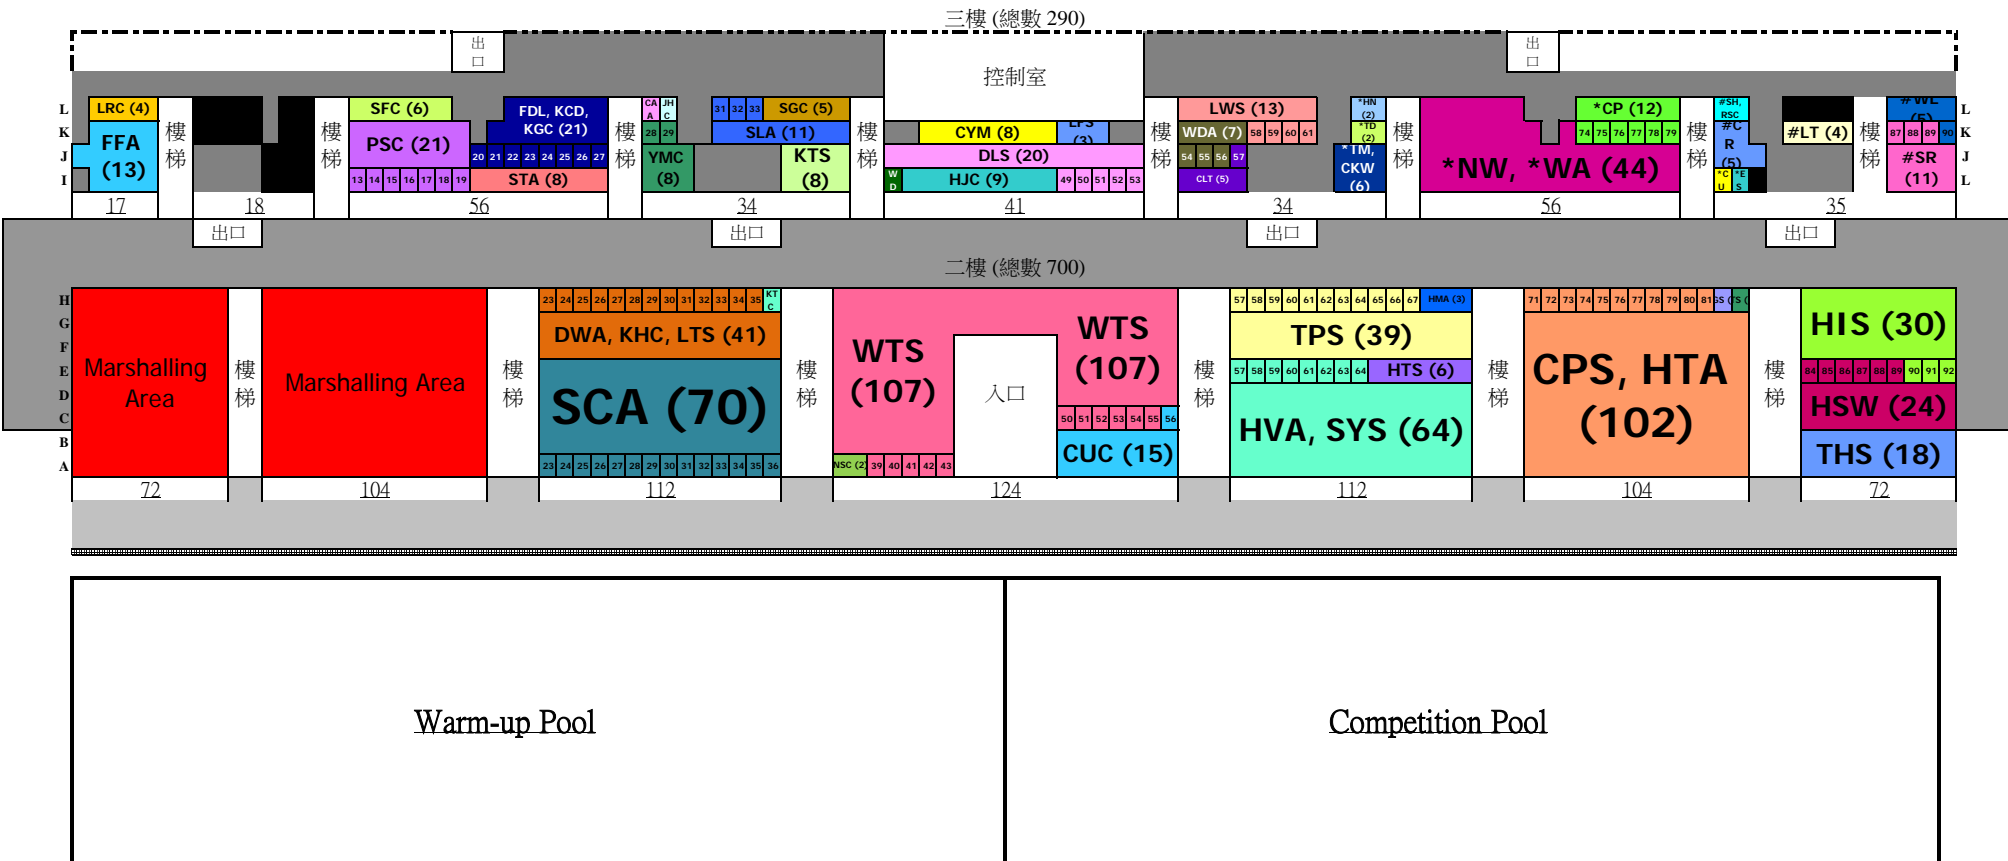

城門谷游泳池看台座位分佈圖 (總數 990)

Total Seats Available: 814

without block in black: 796

Marshalling Area: 176