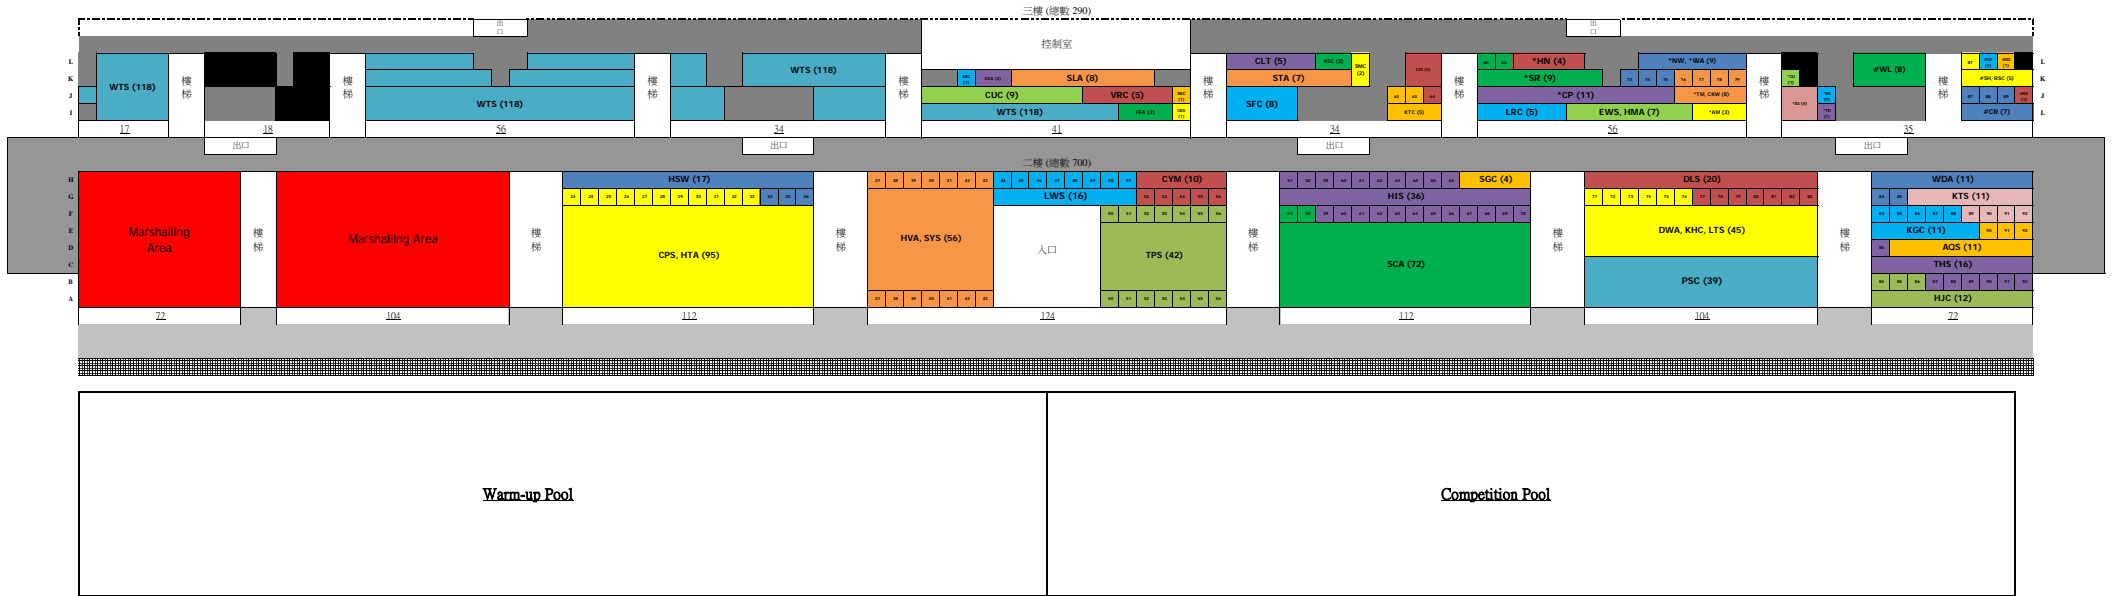

城門谷游泳池看台座位分佈圖 (總數 990)

Total Seats Available: 814

without block in black: 796

Marshalling Area: 176