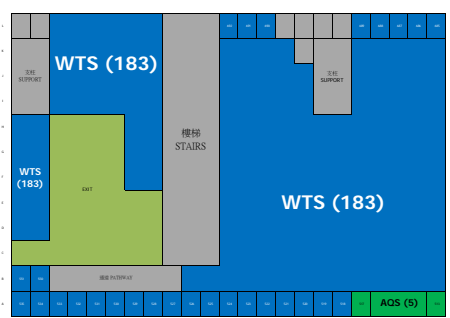

VSP Seating Plan

West Wing

Main Pool

Total number of seats: 1888 89

**Multi Purpose Pool**

Sheet No. 100 - 1017

Sheet No. 100 - 1018

Sheet No. 100 - 1019