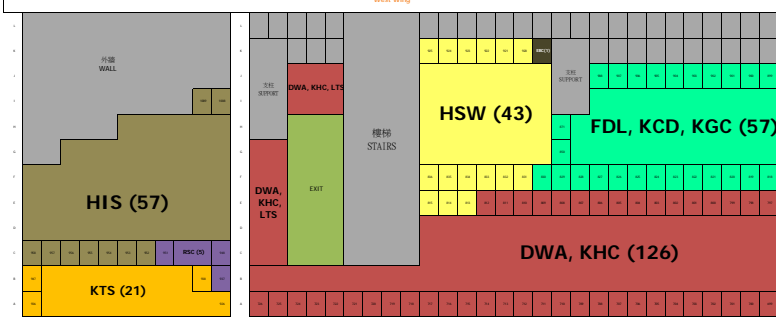

VSP Seating Plan

West Wing

Main Pool

Total number of seats: 1888 89

**Multi Purpose Pool**

Sheet No. 100 - 1017

Sheet No. 100 - 1018

Sheet No. 100 - 1019

Sheet No. 100 - 1020