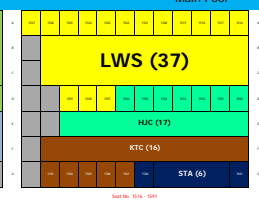

VSP Seating Plan

West Wing

Main Pool

Total number of seats: 1888 89

**Multi Purpose Pool**

Sheet No. 100 - 1017

Sheet No. 100 - 1018

Sheet No. 100 - 1019