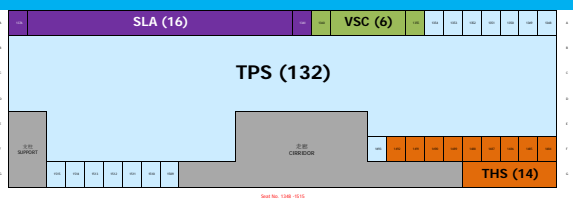

VSP Seating Plan

West Wing

Main Pool

Total number of seats: 1888 89

**Multi Purpose Pool**

Sheet No. 100 - 1017

Sheet No. 100 - 1018

Sheet No. 100 - 1019