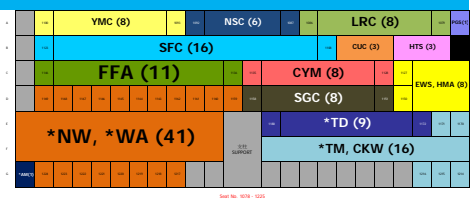

VSP Seating Plan

West Wing

Main Pool

Total number of seats: 1888 89

**Multi Purpose Pool**

Sheet No. 100 - 1017

Sheet No. 100 - 1018

Sheet No. 100 - 1019