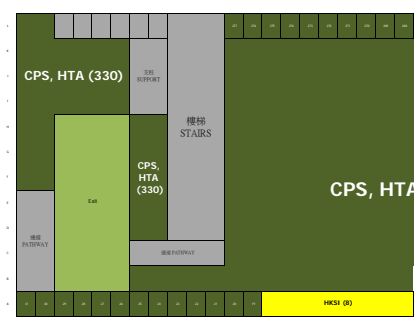

VSP Seating Plan

West Wing

Main Pool

Total number of seats: 1888 89

**Multi Purpose Pool**

Sheet No. 100 - 1017

Sheet No. 100 - 1018

Sheet No. 100 - 1019