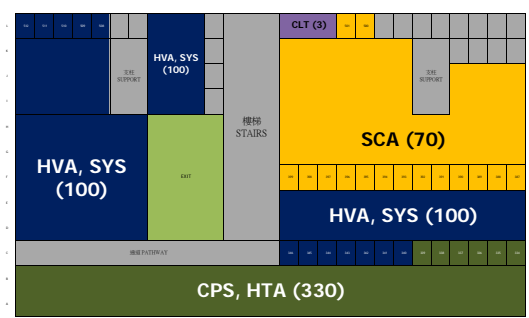

VSP Seating Plan

West Wing

Main Pool

Total number of seats: 1888 89

**Multi Purpose Pool**

Sheet No. 100 - 1017

Sheet No. 100 - 1018

Sheet No. 100 - 1019