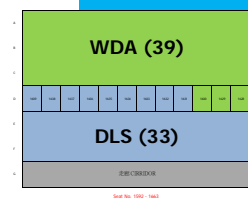

VSP Seating Plan

West Wing

Main Pool

Total number of seats: 1888 89

**Multi Purpose Pool**

Sheet No. 100 - 1017

Sheet No. 100 - 1018

Sheet No. 100 - 1019