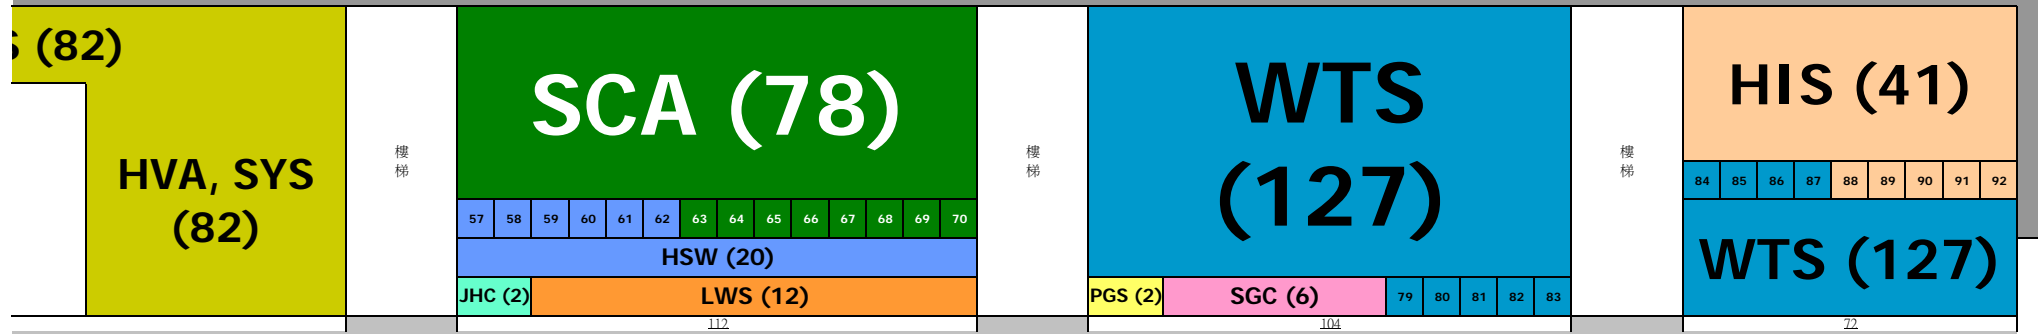

Total Seats Available: 814

without block in black: 796

Marshalling Area: 176

290)

700)

Competition Pool