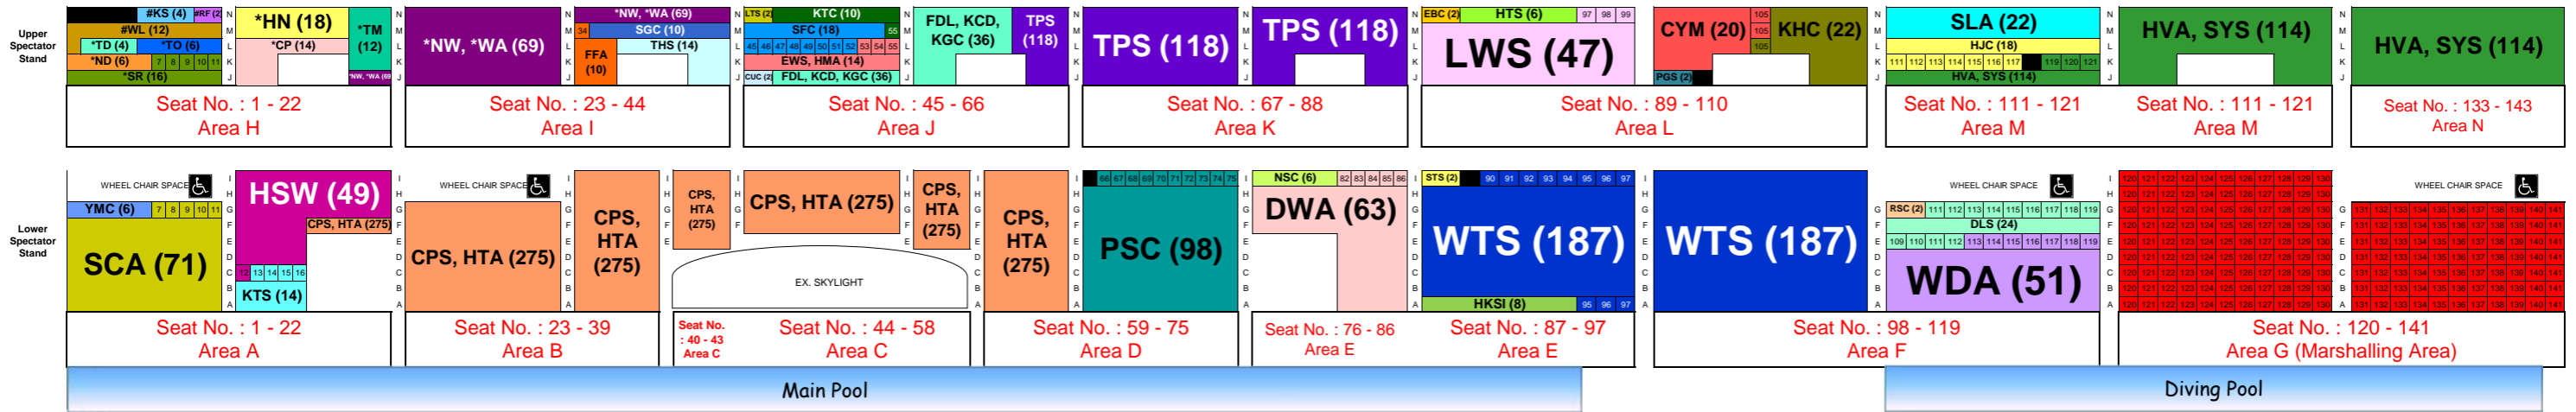

Kowloon Park Swimming Pool - Floor Plan

■ Marshalling Area: 176  
 Total no. of seats: 1513(Excluded Lesports + HKS)  
 Total no. of seats: 1493 (Included Lesports + HKS)  
 Total no. of seats: 1505(included HKS)

EX. SKYLIGHT