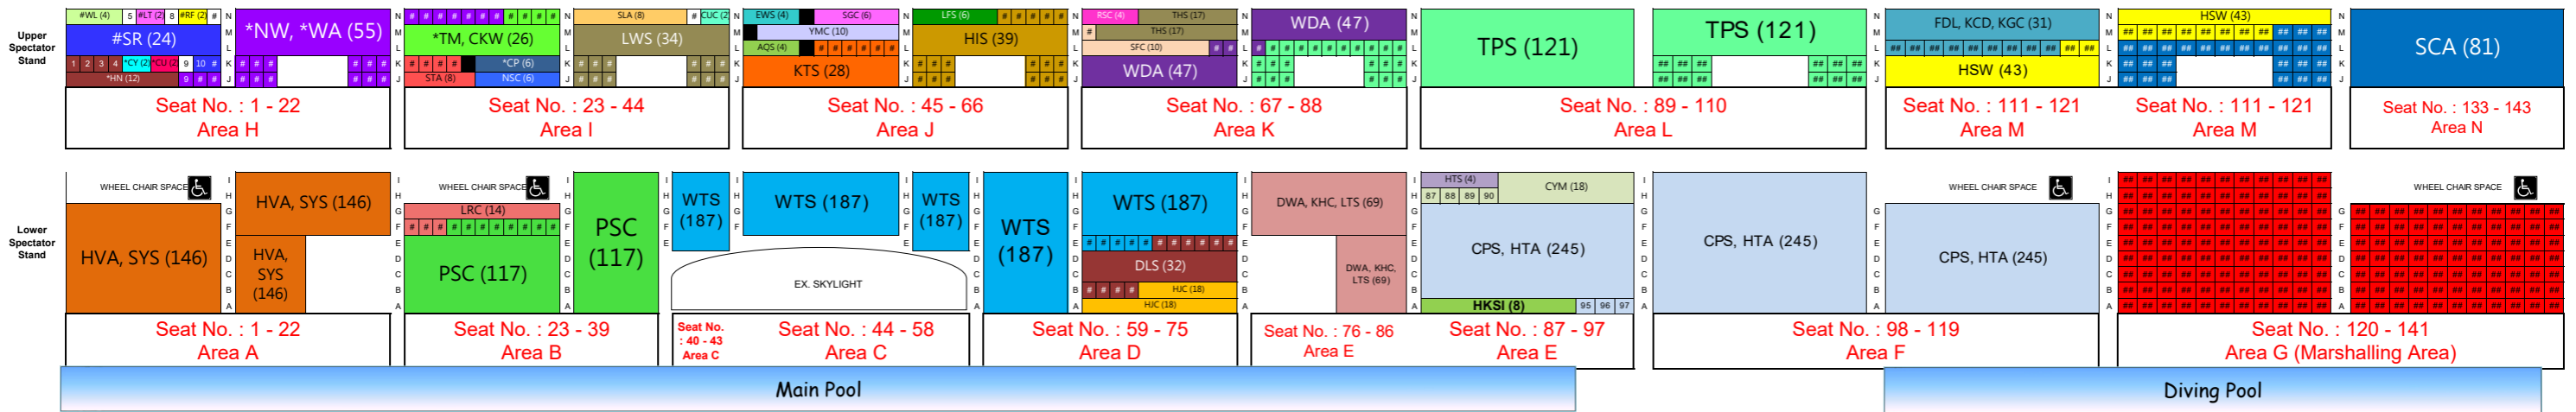

Kowloon Park Swimming Pool - Floor Plan

■ Marshalling Area: 176
 Total no. of seats: 1513(Excluded Lesports + HKSI)
 Total no. of seats: 1493 (Included Lesports + HKSI)
 Total no. of seats: 1505(included HKSI)