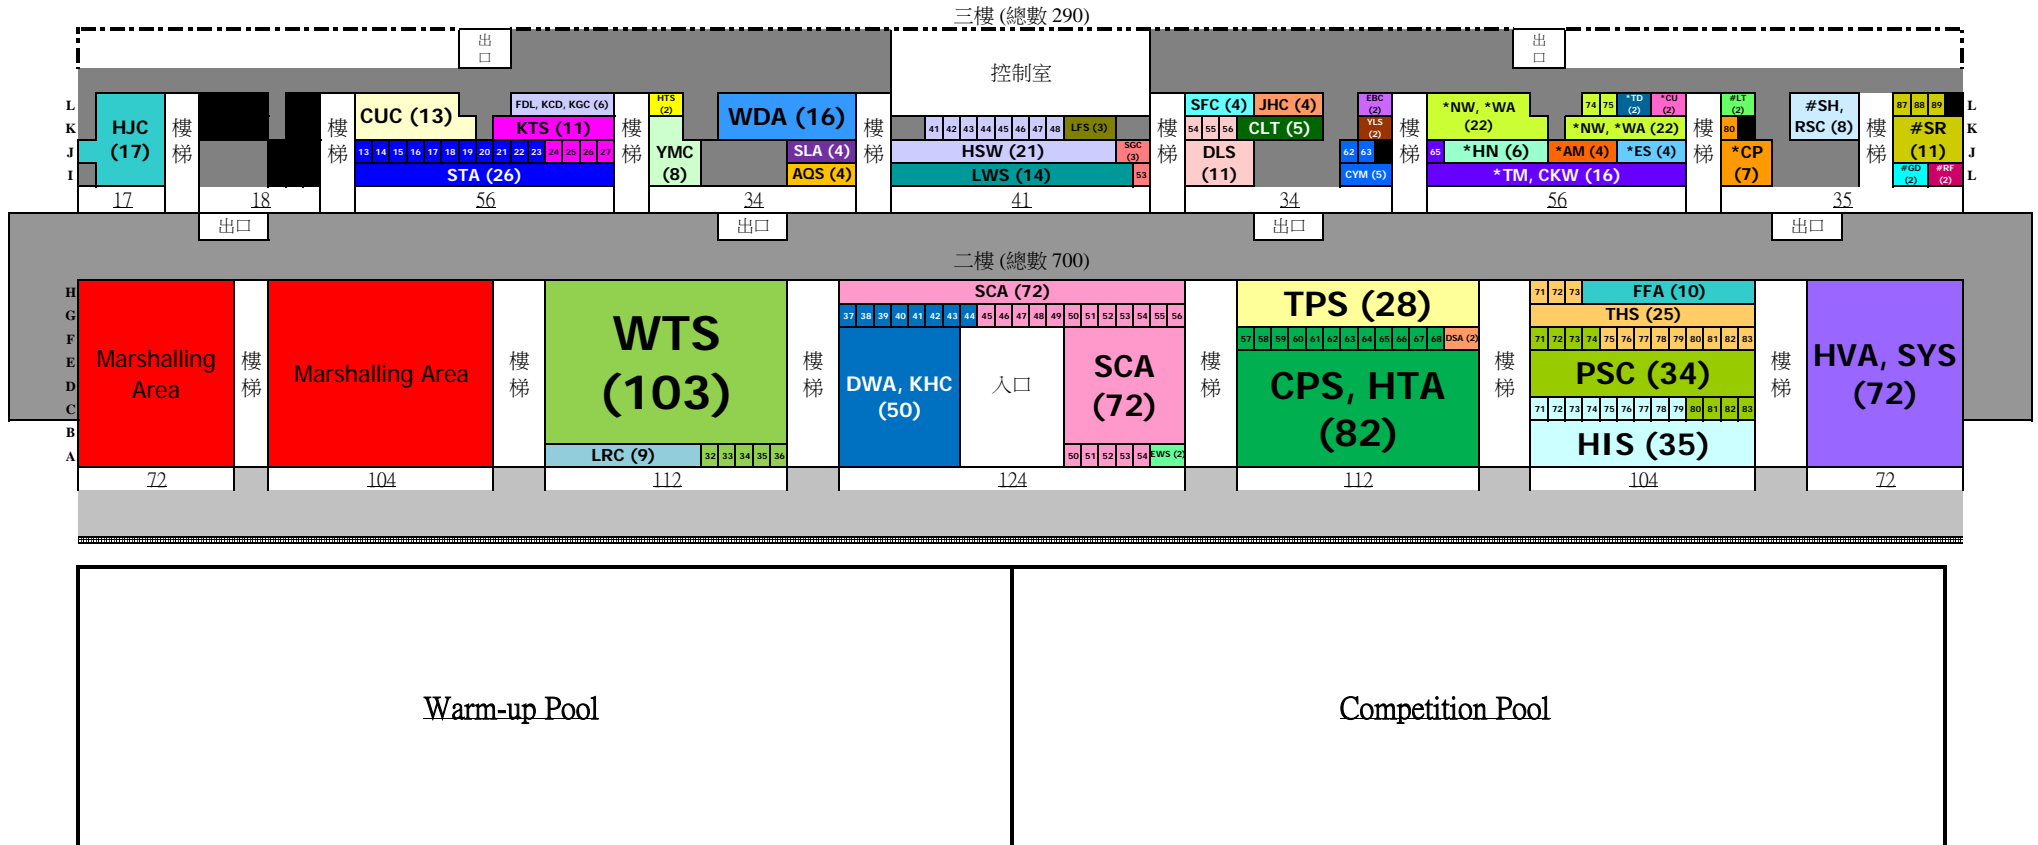

城門谷游泳池看台座位分佈圖(總數 990)

Total Seats Available: 814

without block in black: 796

Marshalling Area: 176