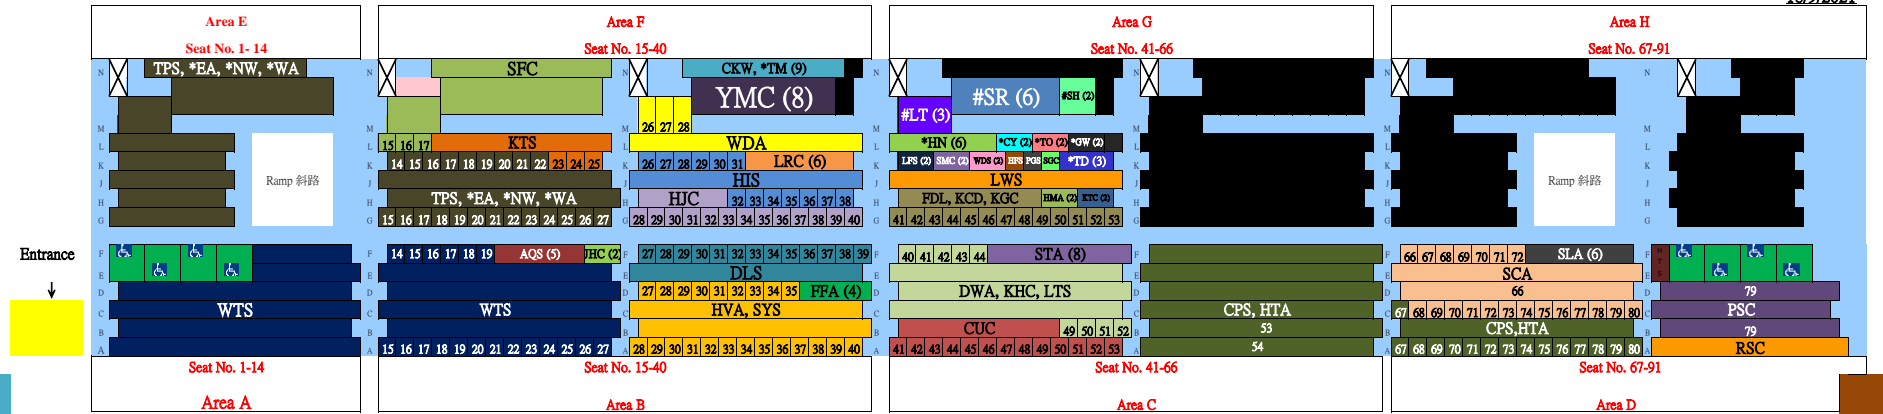

Sun Yat Sen Memorial Park Swimming Pool Spectator Stand (not to scale)

D2LCE3
18/9/2021

Main Pool

Entrance

Training Pool

Electronic Score Board