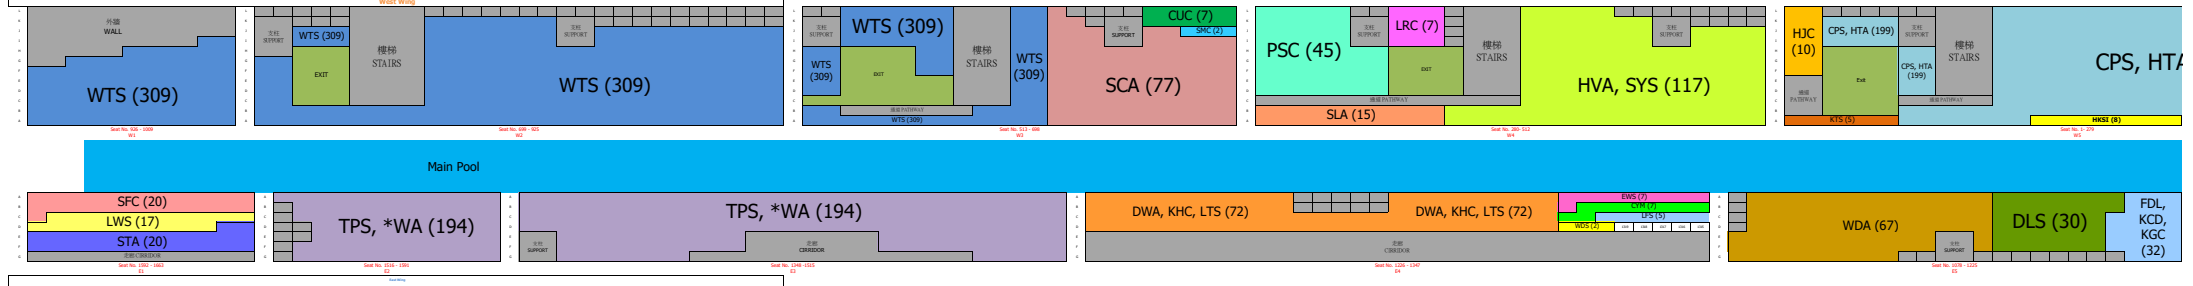

VSP Stairing Plan

Total number of seats 1200

REV 11