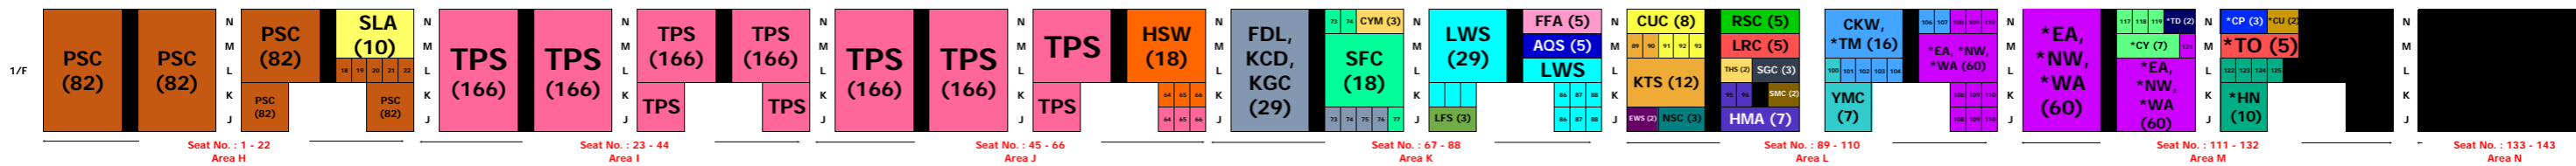

LC Champ. @ Kowloon Park Swimming Pool - Floor Plan

Main Pool

Diving Pool