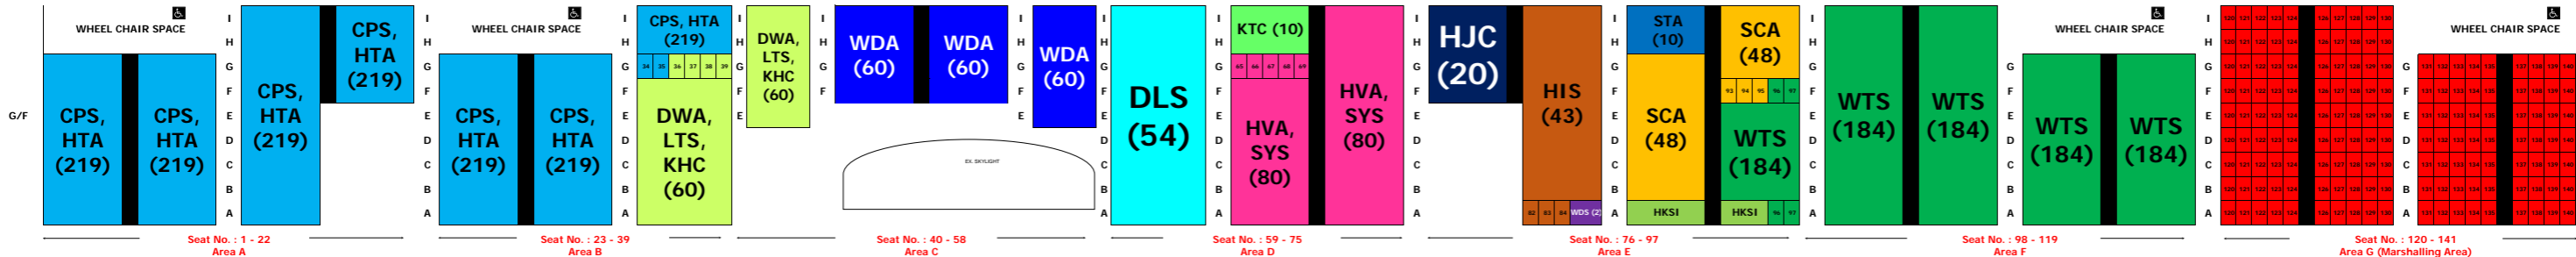

LC Champ. @ Kowloon Park Swimming Pool - Floor Plan

Main Pool

Diving Pool