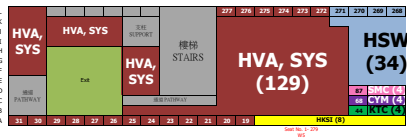

VSP Stairing Plan

Number of used rooms: 163 / 171