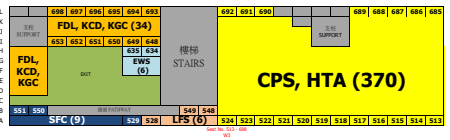

VSP Stairing Plan

Number of used rooms: 163 / 171