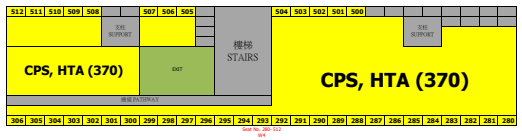

VSP Stairing Plan

Number of used rooms: 163 / 171