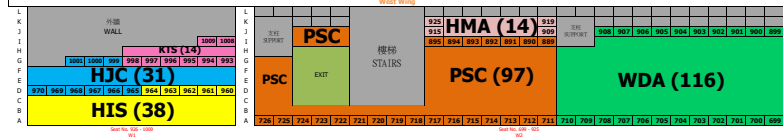

VSP Stairing Plan

Number of used rooms: 163 / 171