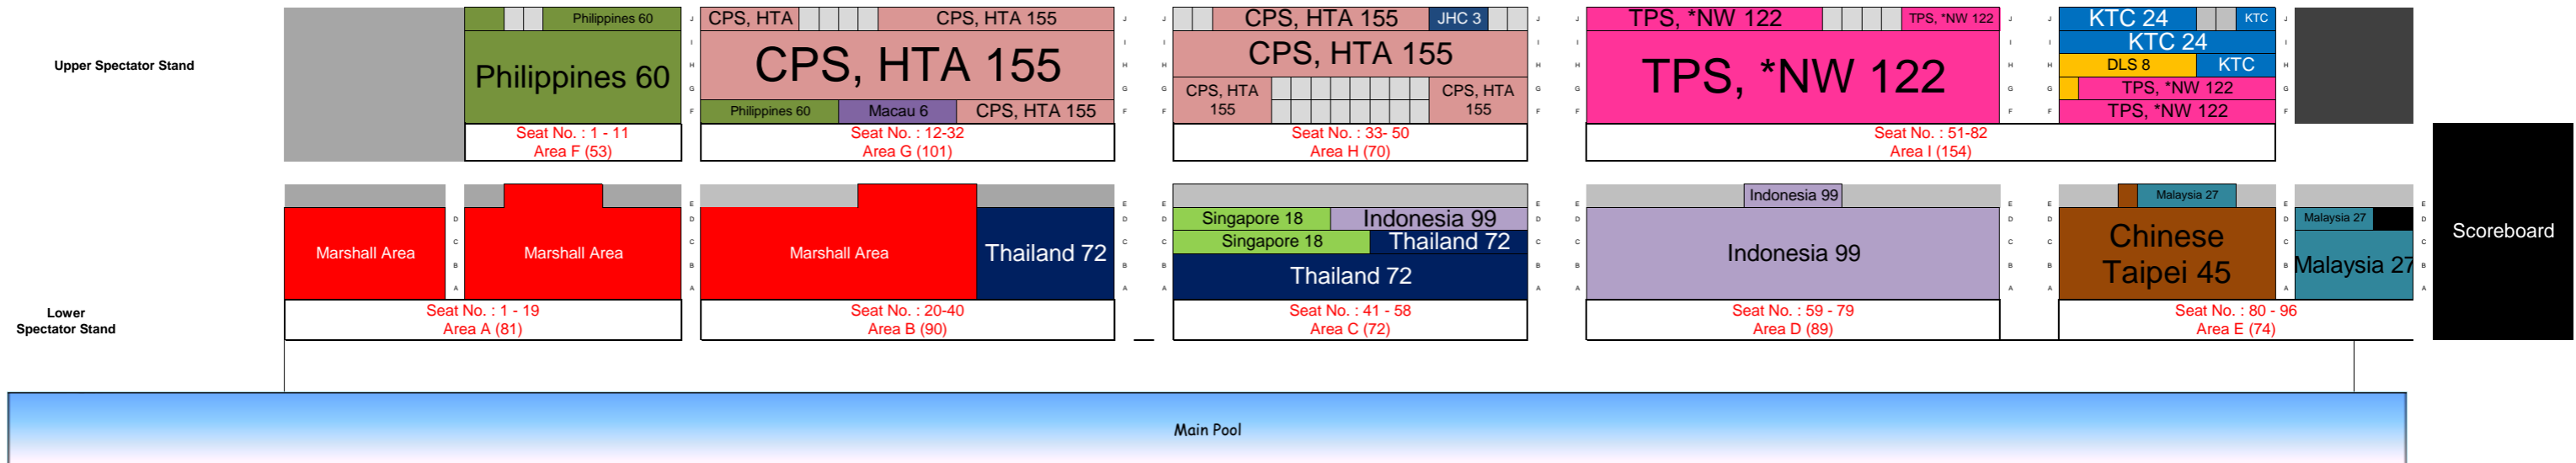

784

■ Marshalling Area: 143
 Total seat no.: 1352 (without Marshall Area)
 Total seating 1495

711

1495