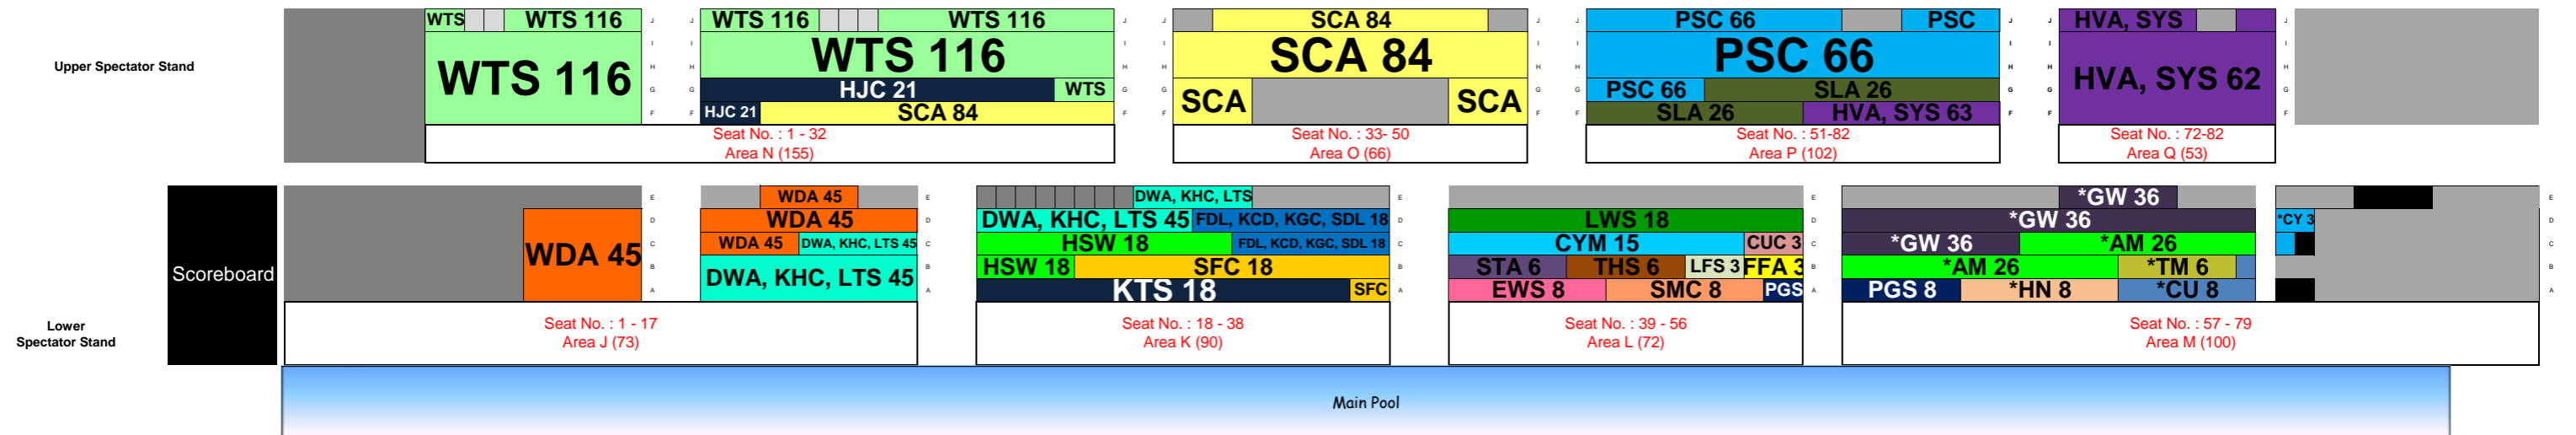

784

■ Marshalling Area: 143
 Total seat no.: 1352 (without Marshall Area)
 Total seating 1495

711

1495