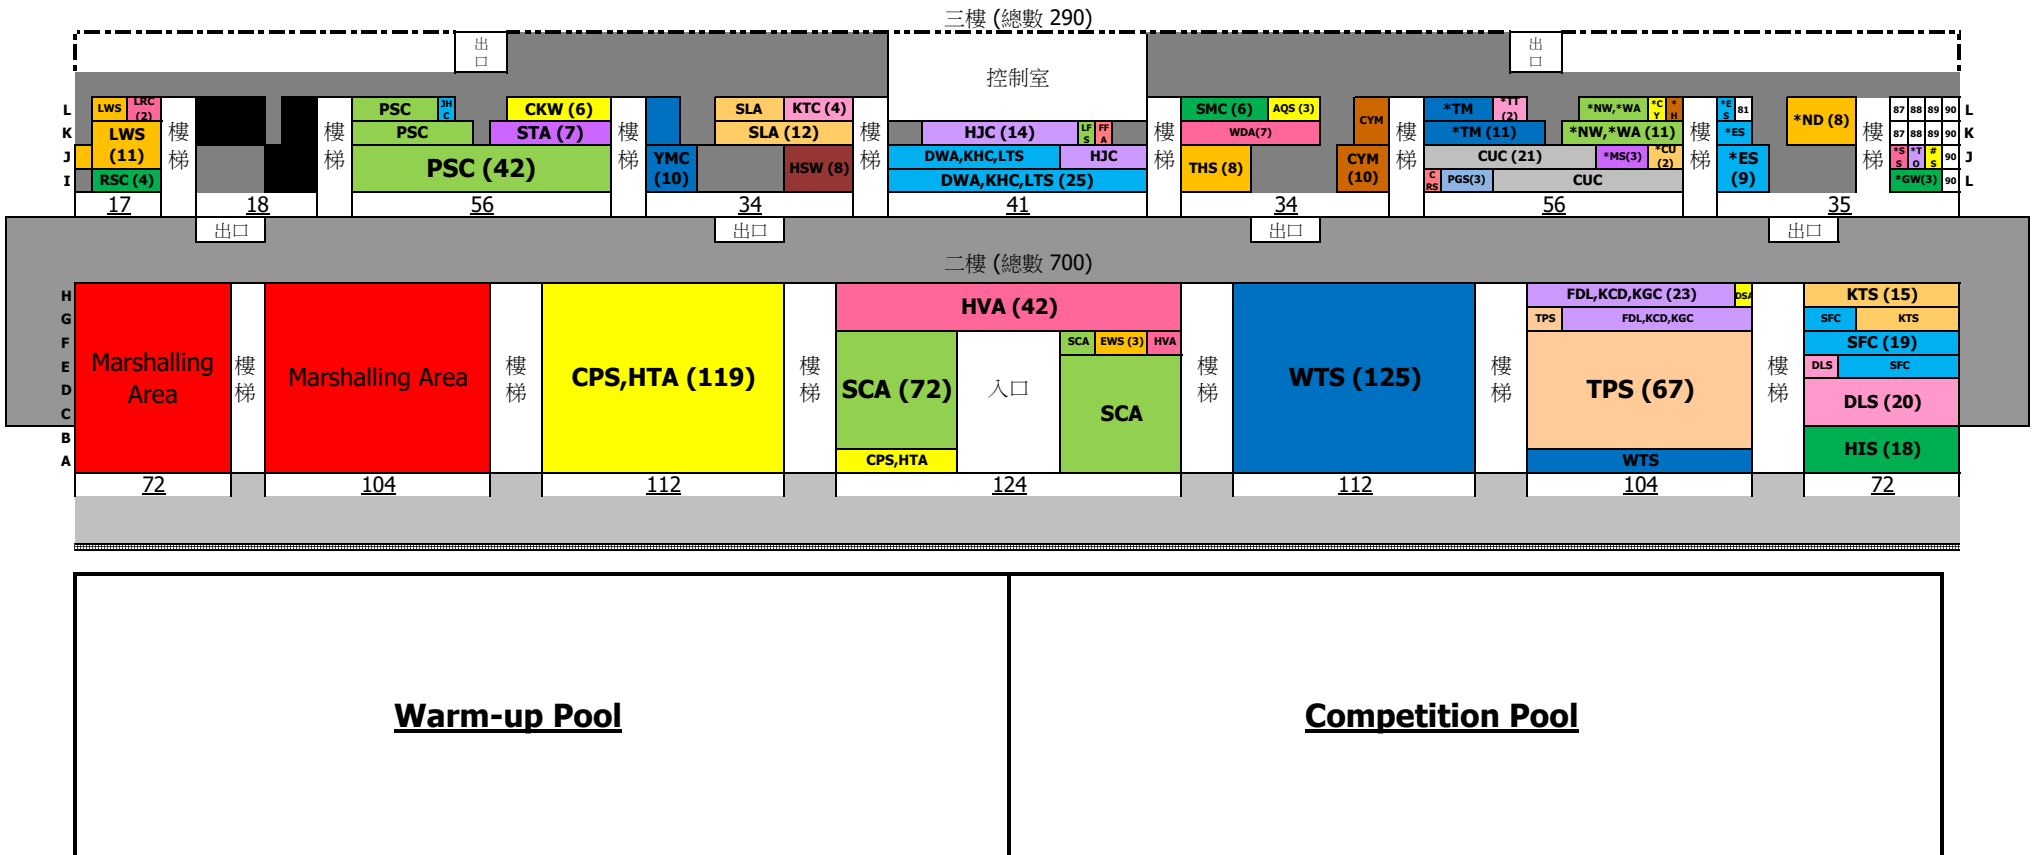

2018-2019 D2SCP2

城門谷游泳池看台座位分佈圖 (總數 990)

Total Seats Available: 814 without block in black: 796

Marshalling Area: 176