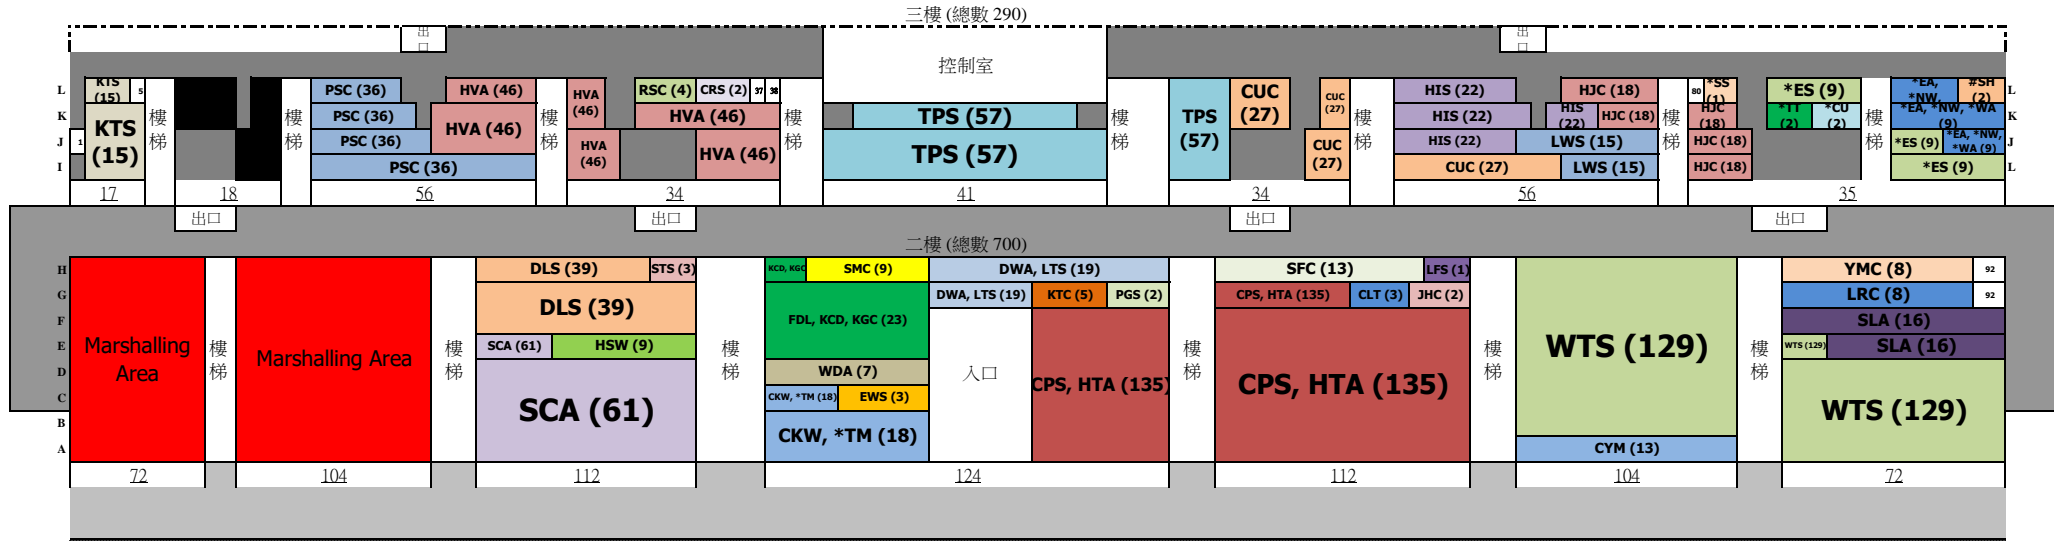

城門谷游泳池看台座位分佈圖 (總數 990)

Total Seats Available: 814 without block in black:796

Marshalling Area:176