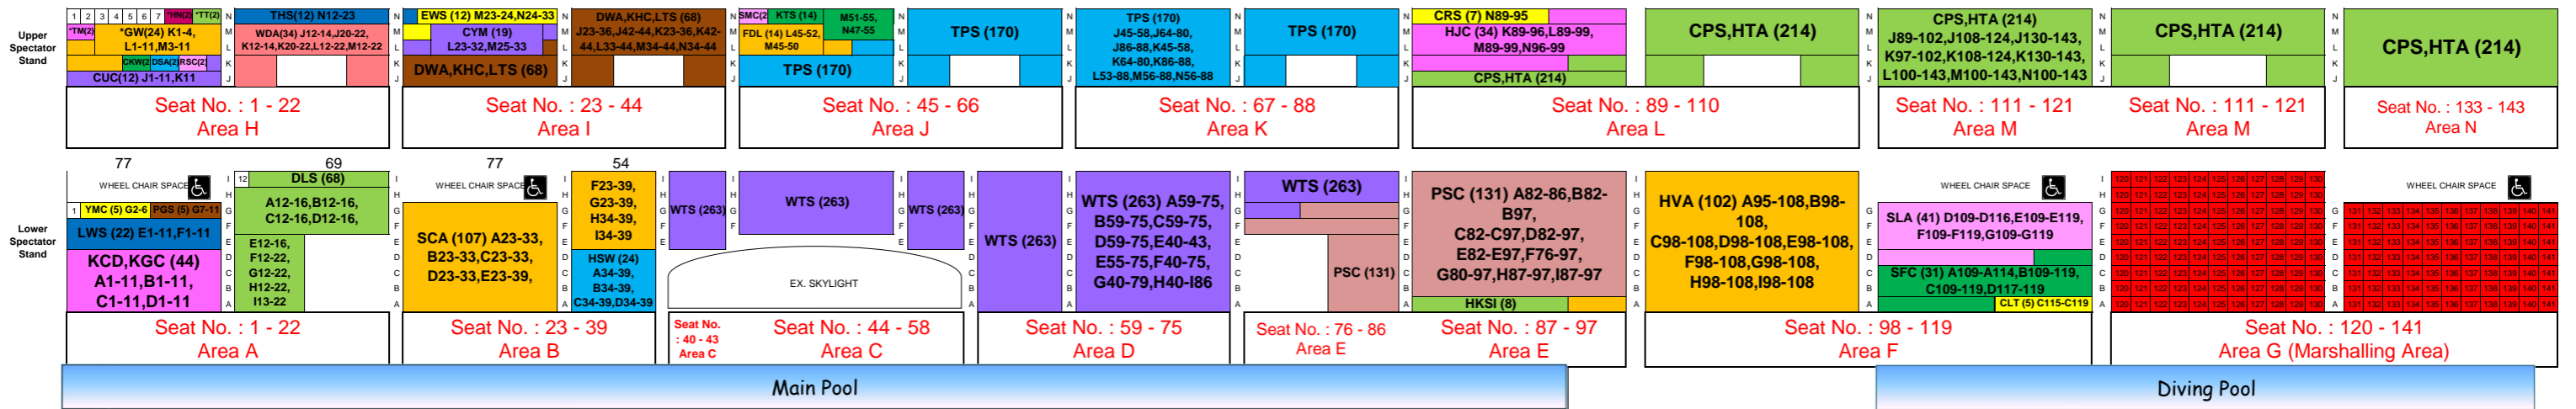

Kowloon Park Swimming Pool - Floor Plan

■ Marshalling Area: 176  
 Total no. of seats: 1513(Excluded Lesports + HKS)I  
 Total no. of seats: 1493 (Included Lesports + HKS)I  
 Total no. of seats: 1505(included HKS)I