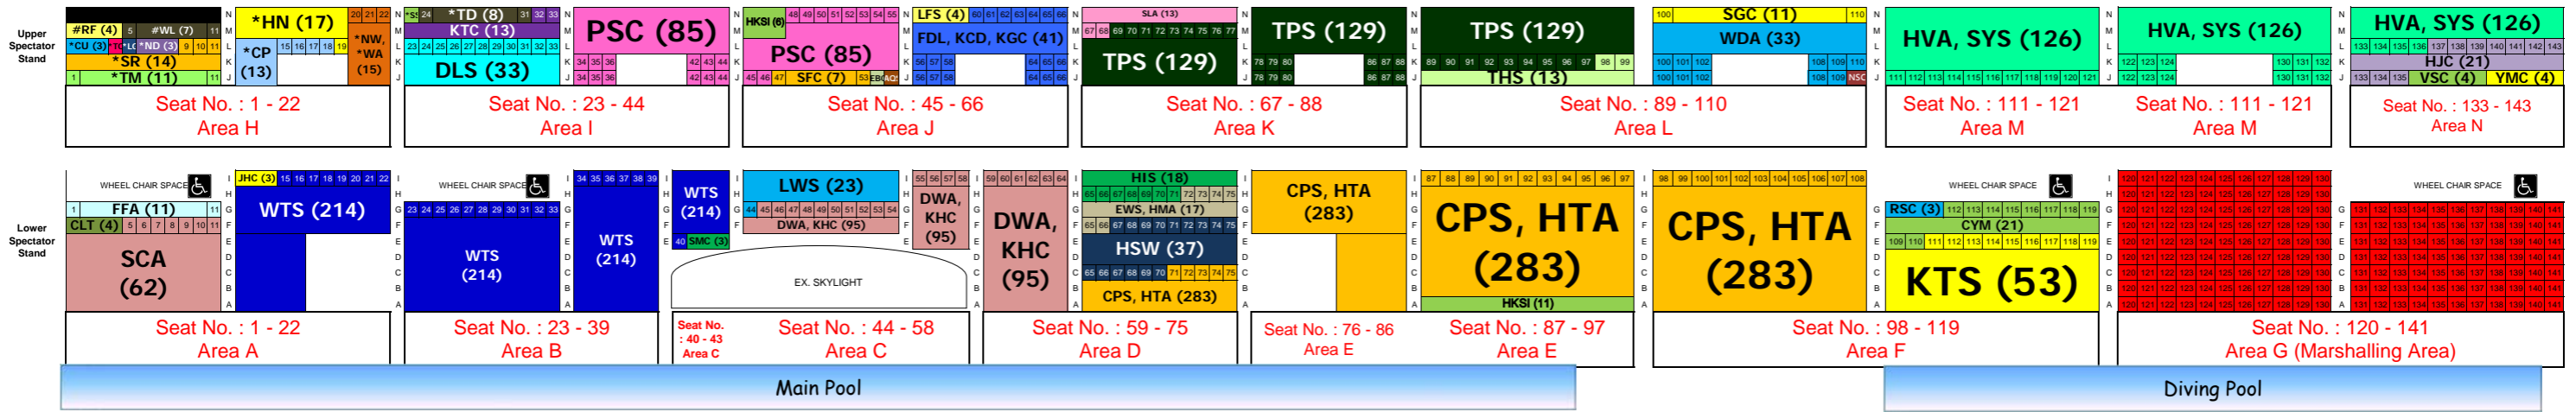

Kowloon Park Swimming Pool - Floor Plan

Marshalling Area: 176  
 Total no. of seats: 1513  
 Total no. of seats: 1496 (HKSI 11 +6 seats)

EX. SKYLIGHT