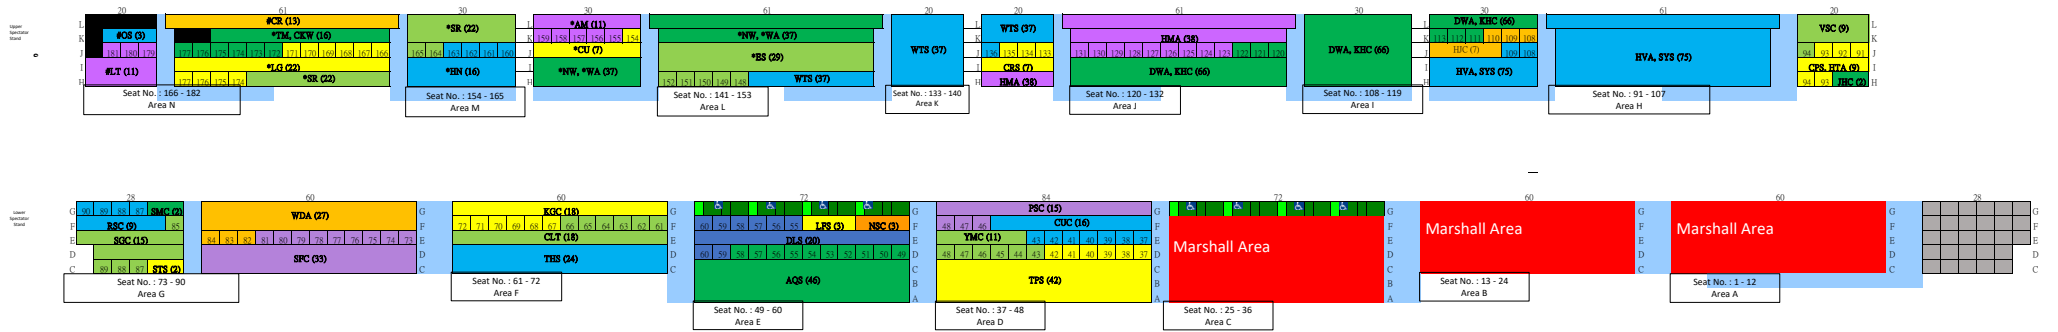

Tung Chung Swimming Pool Spectator Stand

Main Pool

Normal Seat
Normal Seat
Wheelchair Space
Loose Chair Space of Companion Seating
Marshall Area