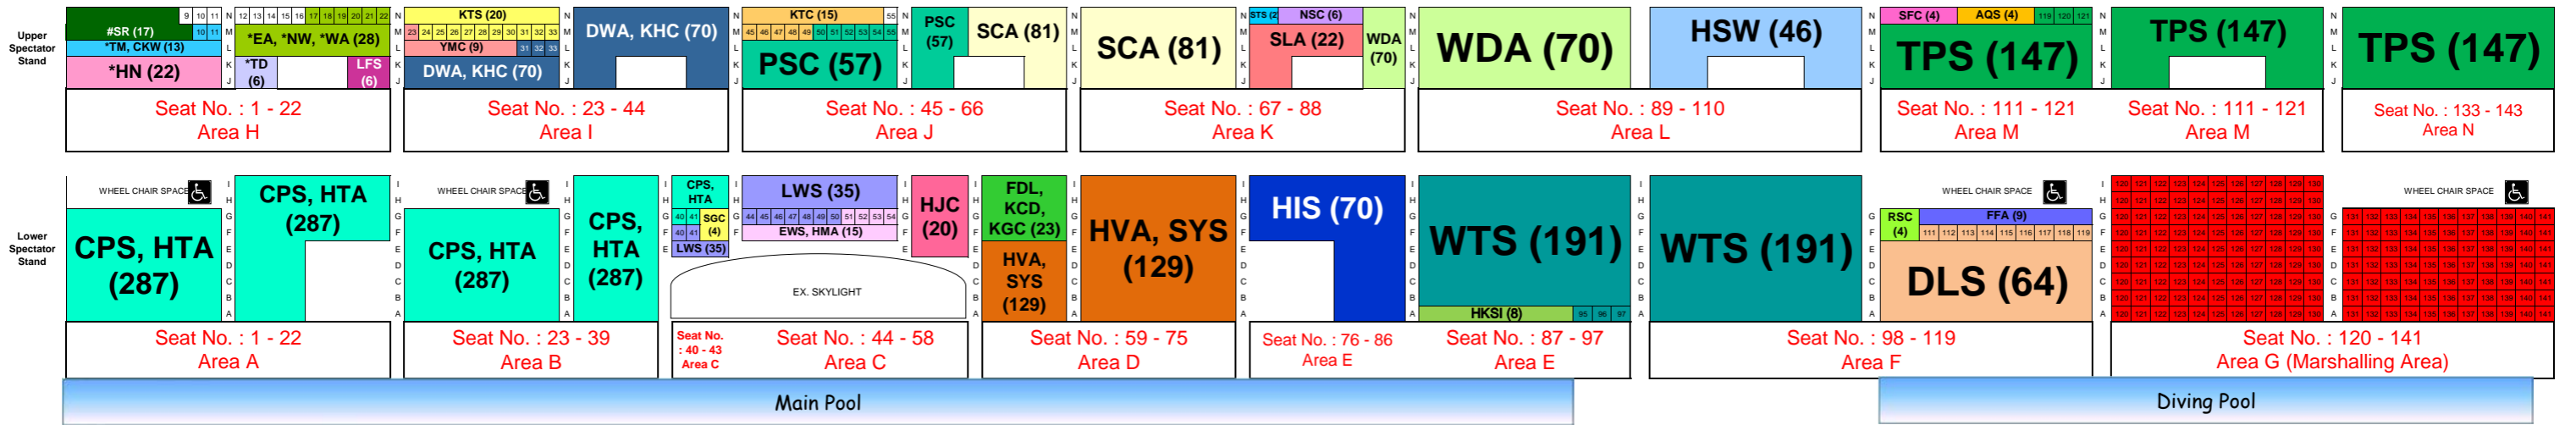

Kowloon Park Swimming Pool - Floor Plan @ D1LCP2 (18/6/2023)

■ Marshalling Area: 176
 Total no. of seats: 1505(included HKSI)