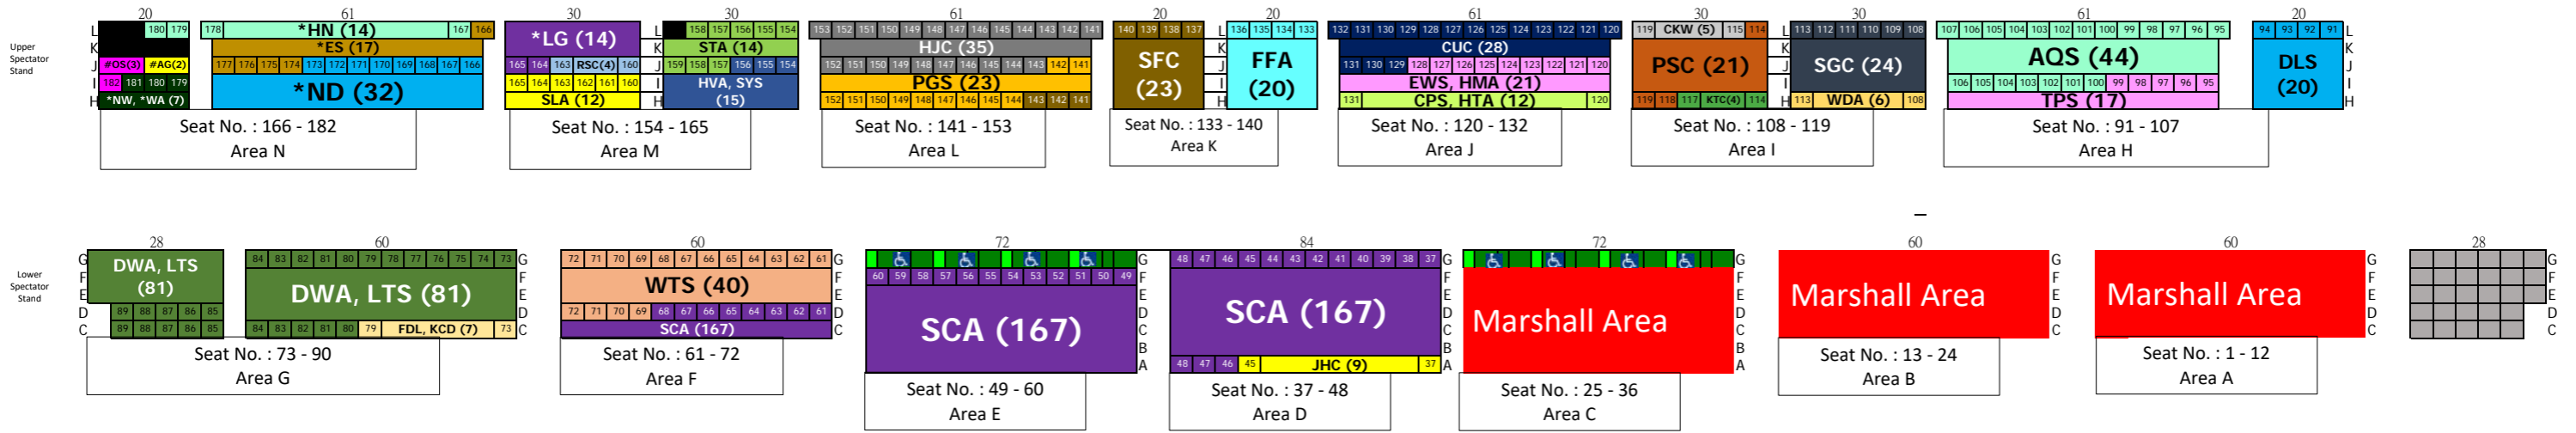

Tung Chung Swimming Pool Spectator Stand

Upper Level : 444 seats
 Lower Level : 304 seats
 Marshall Area: 192 seats
 Total : 940 seats
 可抽位數目: 748

	Nomal Seat
	Nomal Seat
	Wheelchari Space
	Loose Chair Space of Companion Seating
	Marshall Area