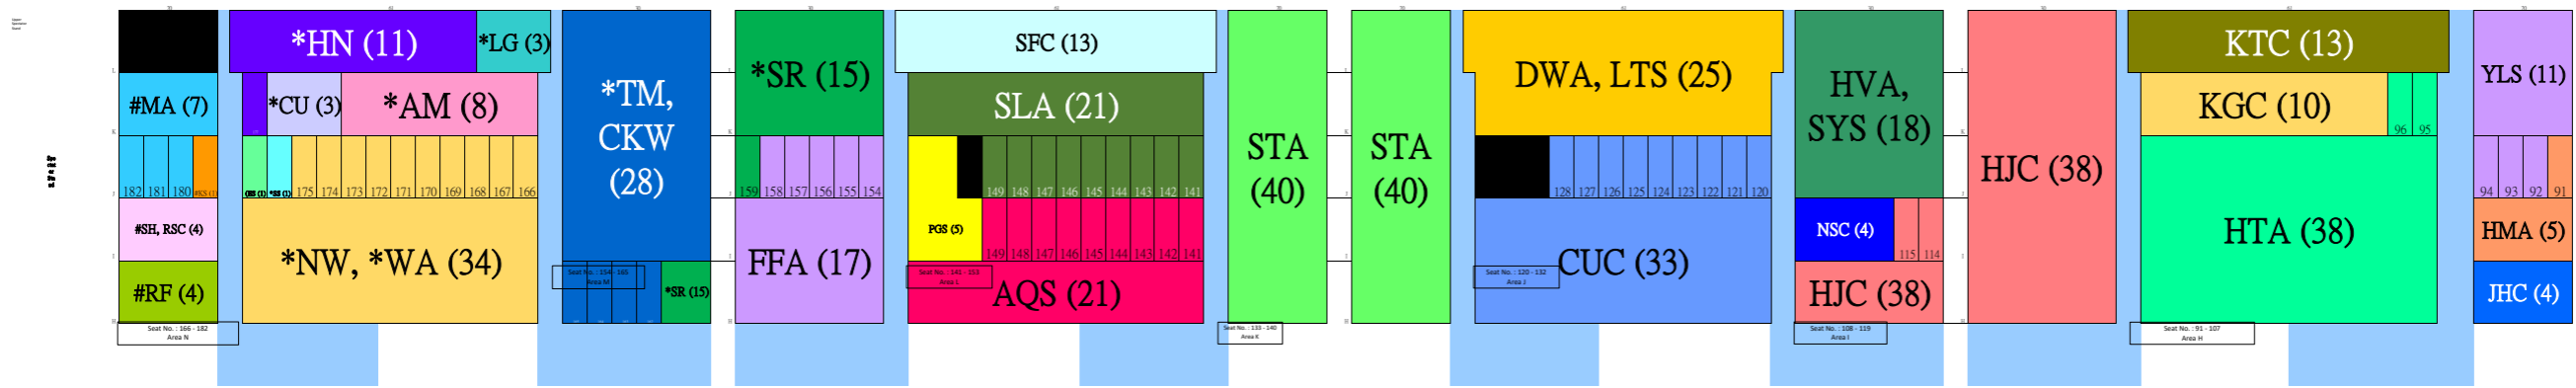

Tung Chung Swimming Pool Spectator Stand

Main Pool

Upper Level : 444 seats
 Lower Level : 304 seats
 Marshall Area: 192 seats
 Total : 940 seats

可抽位數目: 748

	Normal Seat
	Normal Seat
	Wheelchair Space
	Loose Chair Space of Companion Seating
	Marshall Area