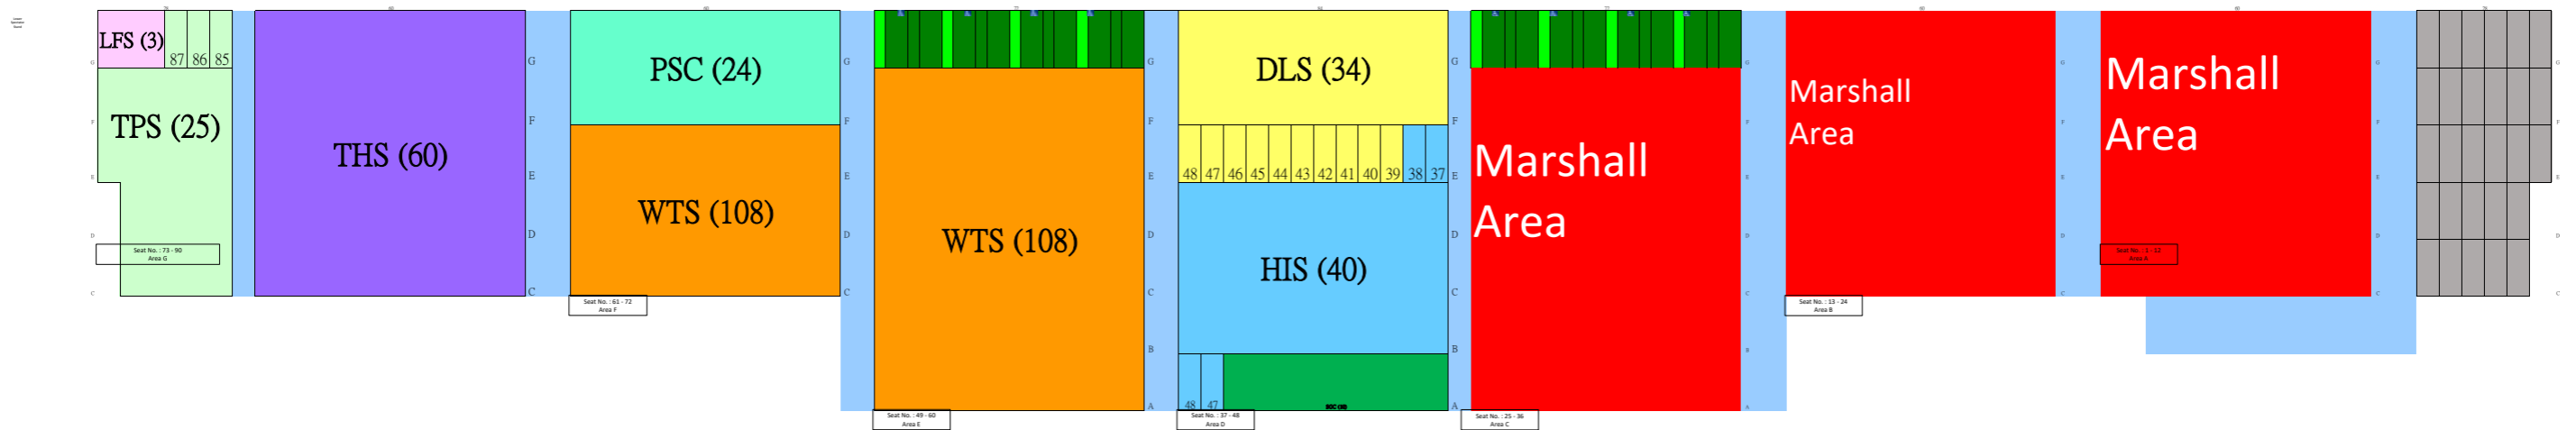

Tung Chung Swimming Pool Spectator Stand

Main Pool

Upper Level : 444 seats
 Lower Level : 304 seats
 Marshall Area: 192 seats
 Total : 940 seats

可抽位數目: 748

	Normal Seat
	Normal Seat
	Wheelchair Space
	Loose Chair Space of Companion Seating
	Marshall Area