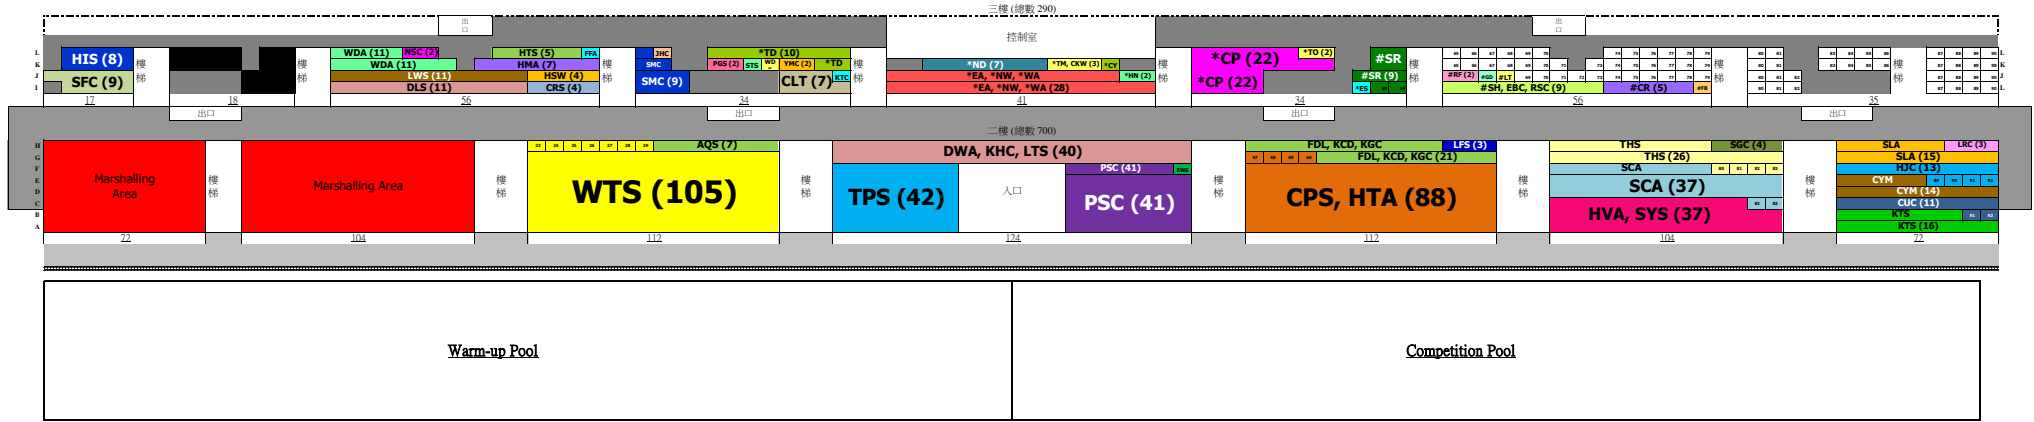

城門谷游泳池看台座位分佈圖 (總數 990)

without block in black: 796