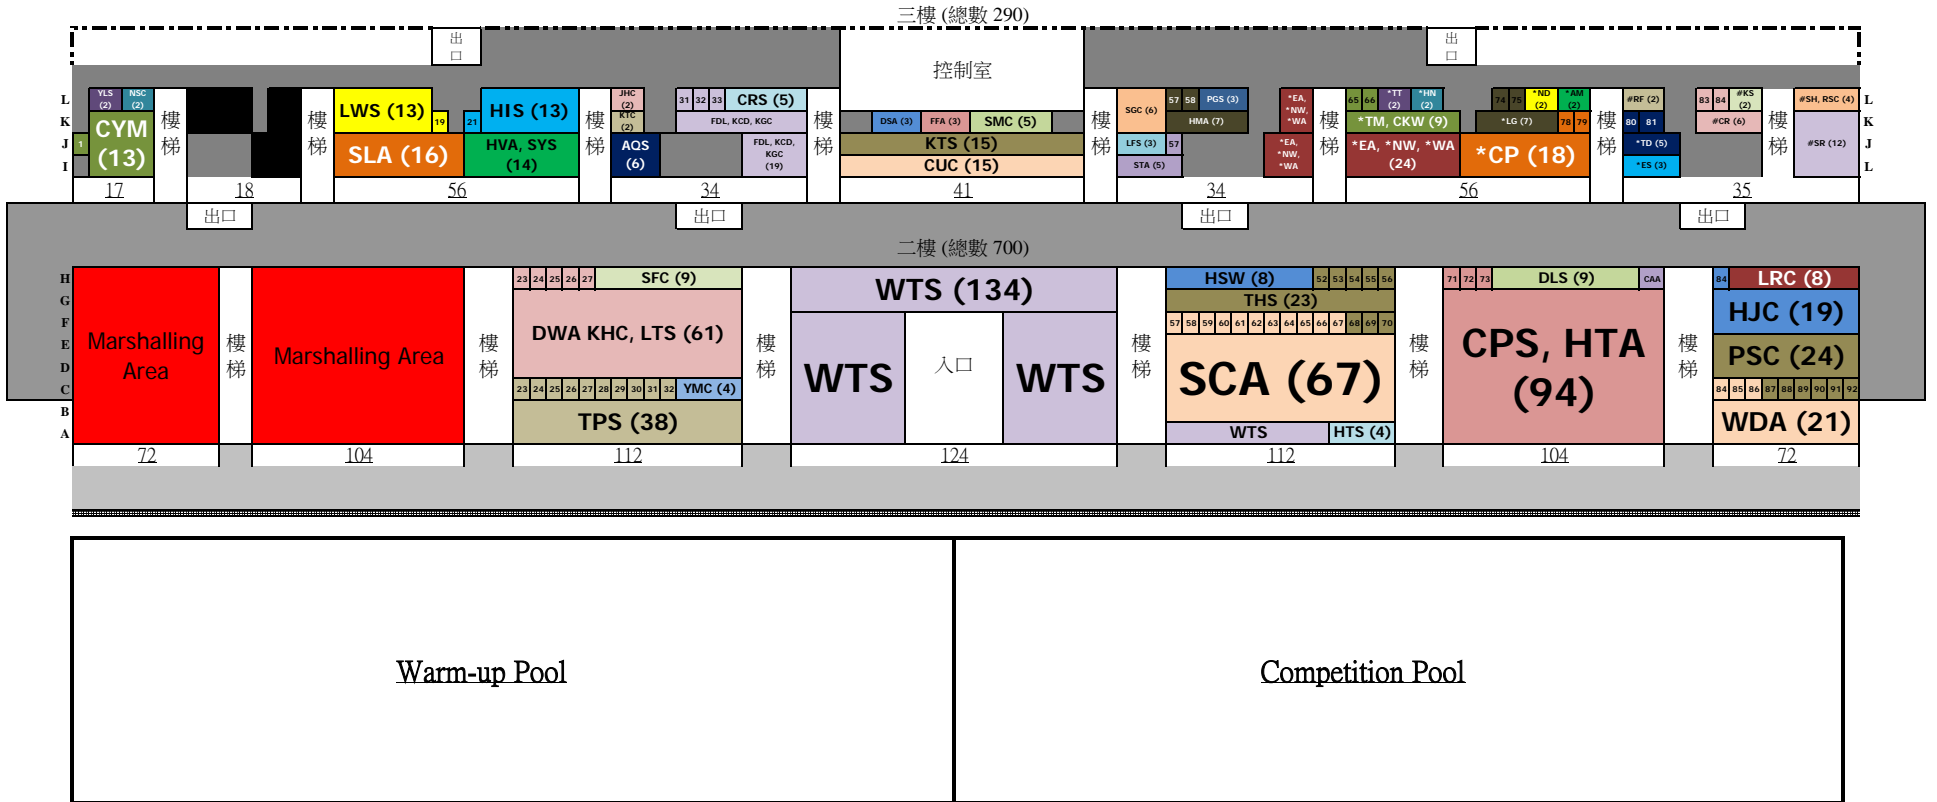

城門谷游泳池看台座位分佈圖 (總數 990)

Total Seats Available: 814

without block in black: 796

Marshalling Area: 176