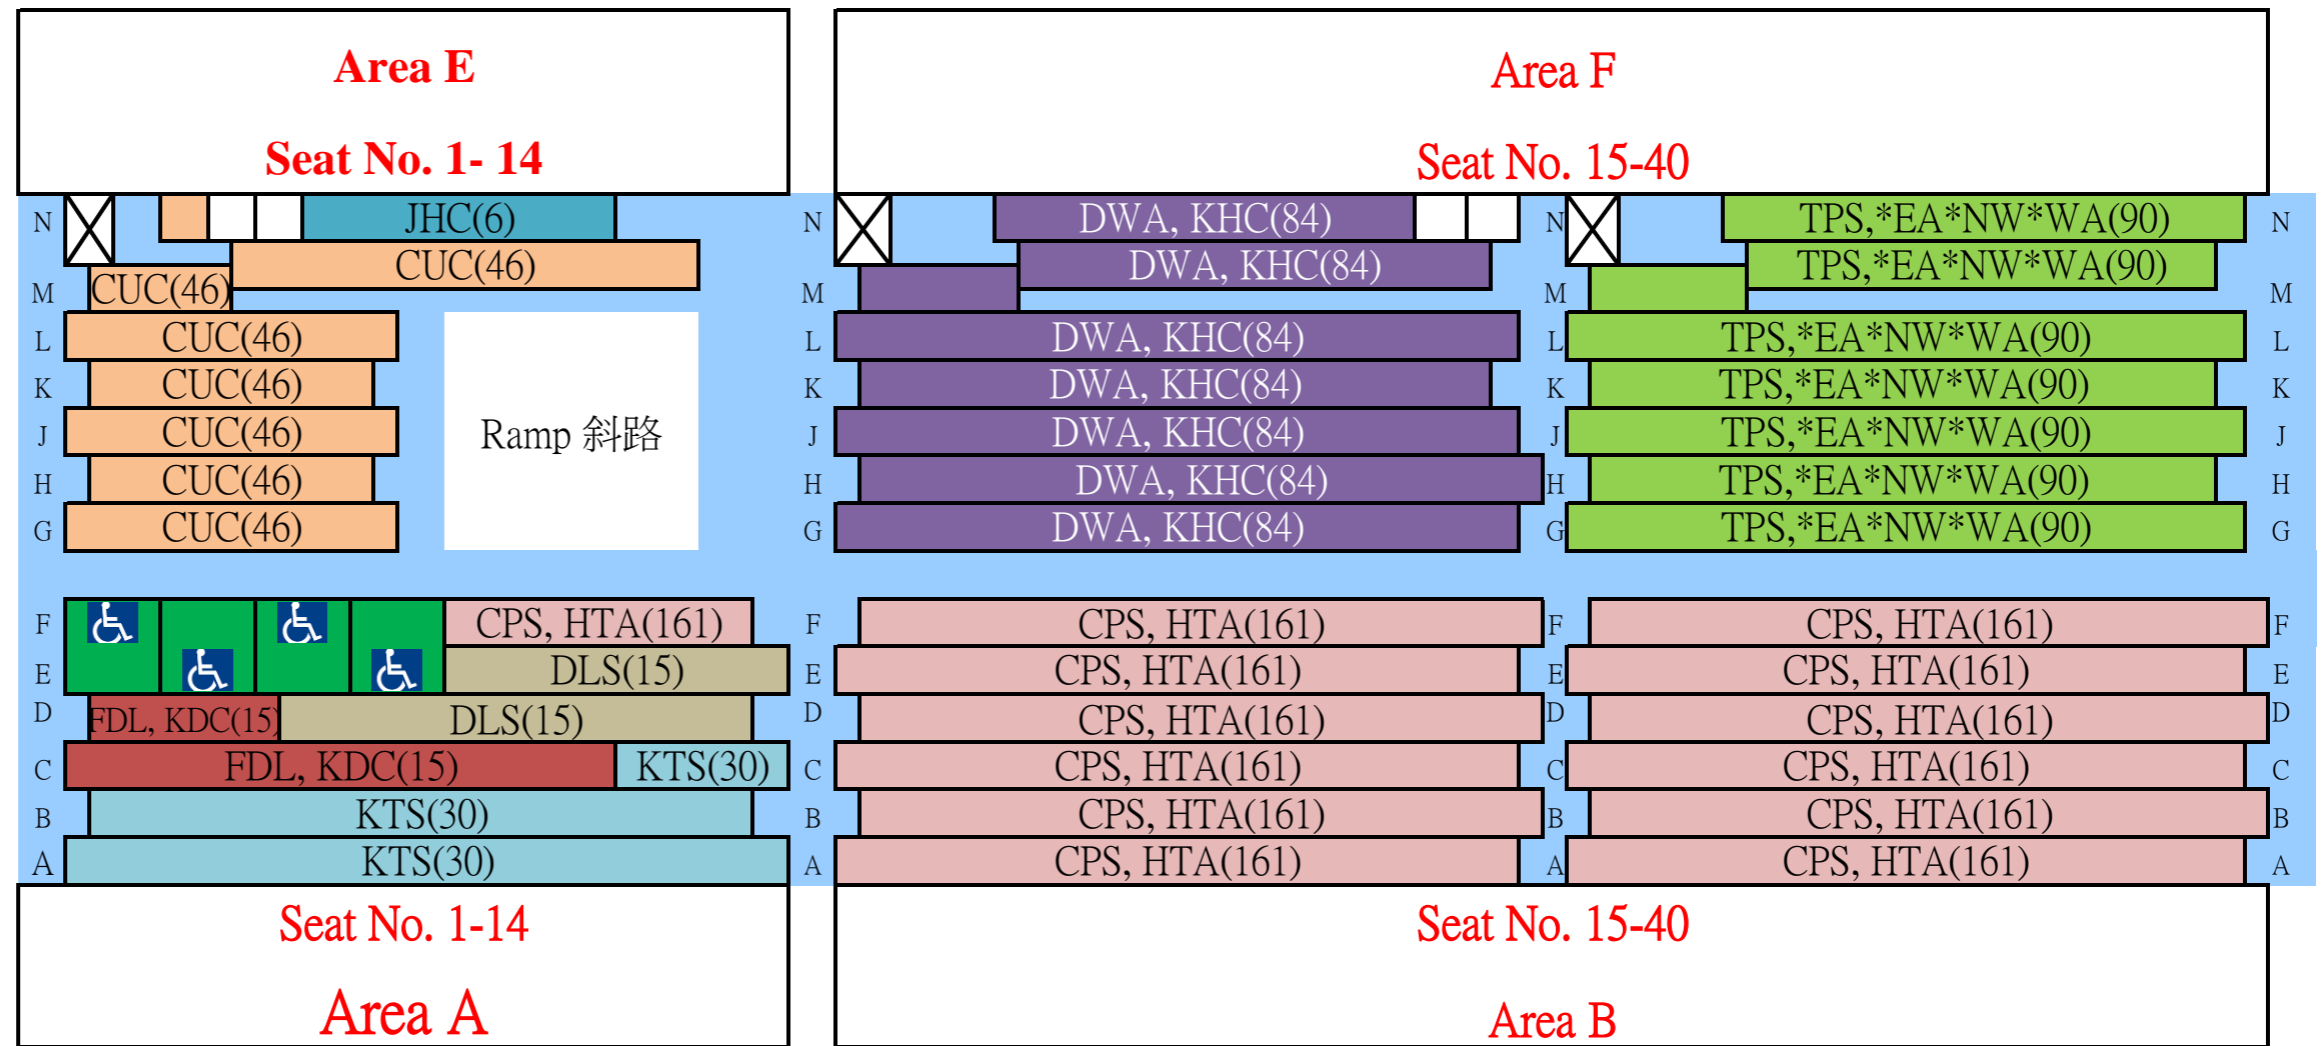

Sun Yat Sen Memoria

座位總數: 995

- 橙色座位
- 灰色座位
- 輪椅席

Main

I Park Swimming Pool Spectator Stand (not to scale)

Pool

Electronic Score Board