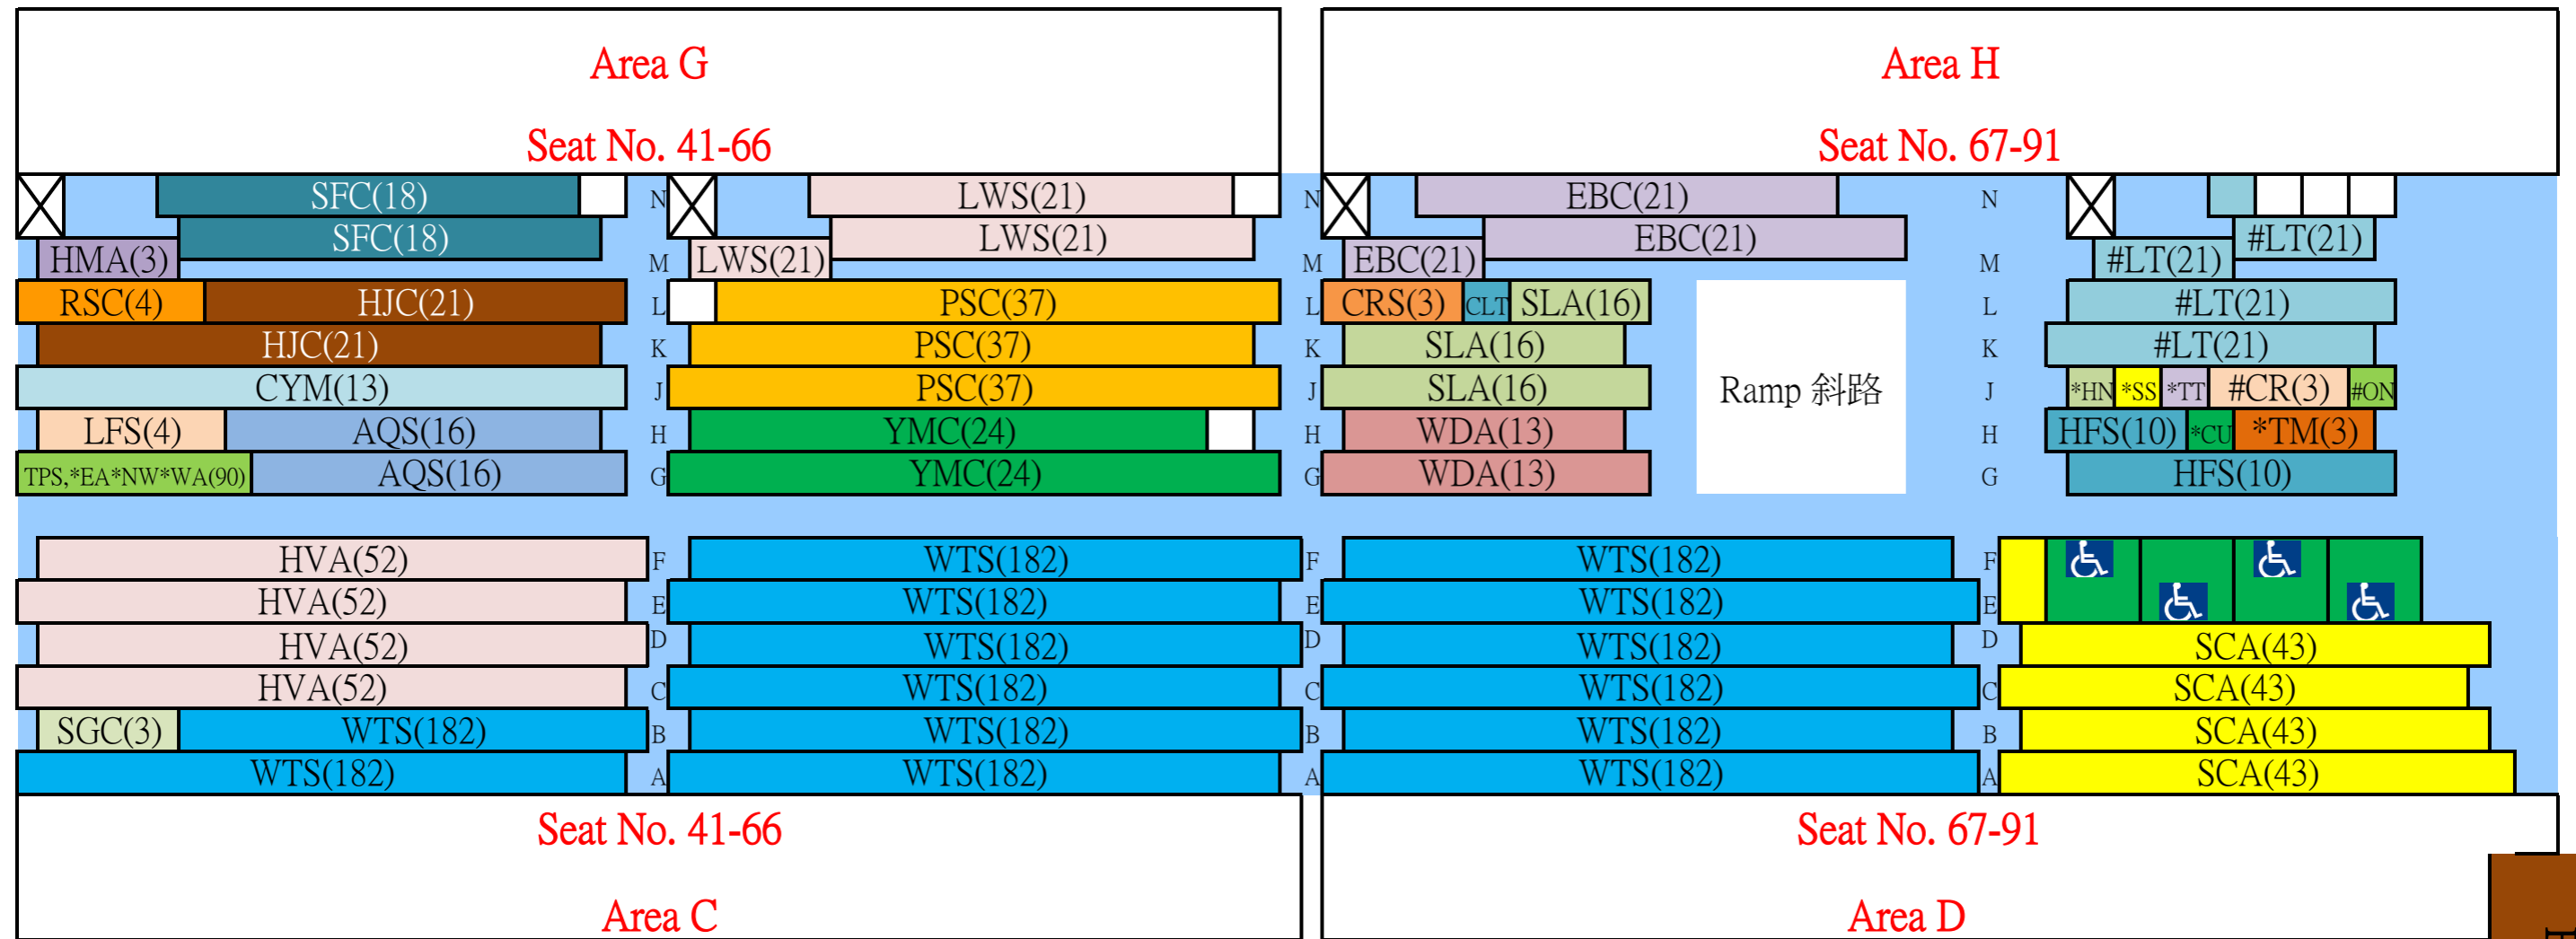

Sun Yat Sen Memoria

座位總數: 995

- 橙色座位
- 灰色座位
- 輪椅席

Main

I Park Swimming Pool Spectator Stand (not to scale)

Pool

Electronic Score Board