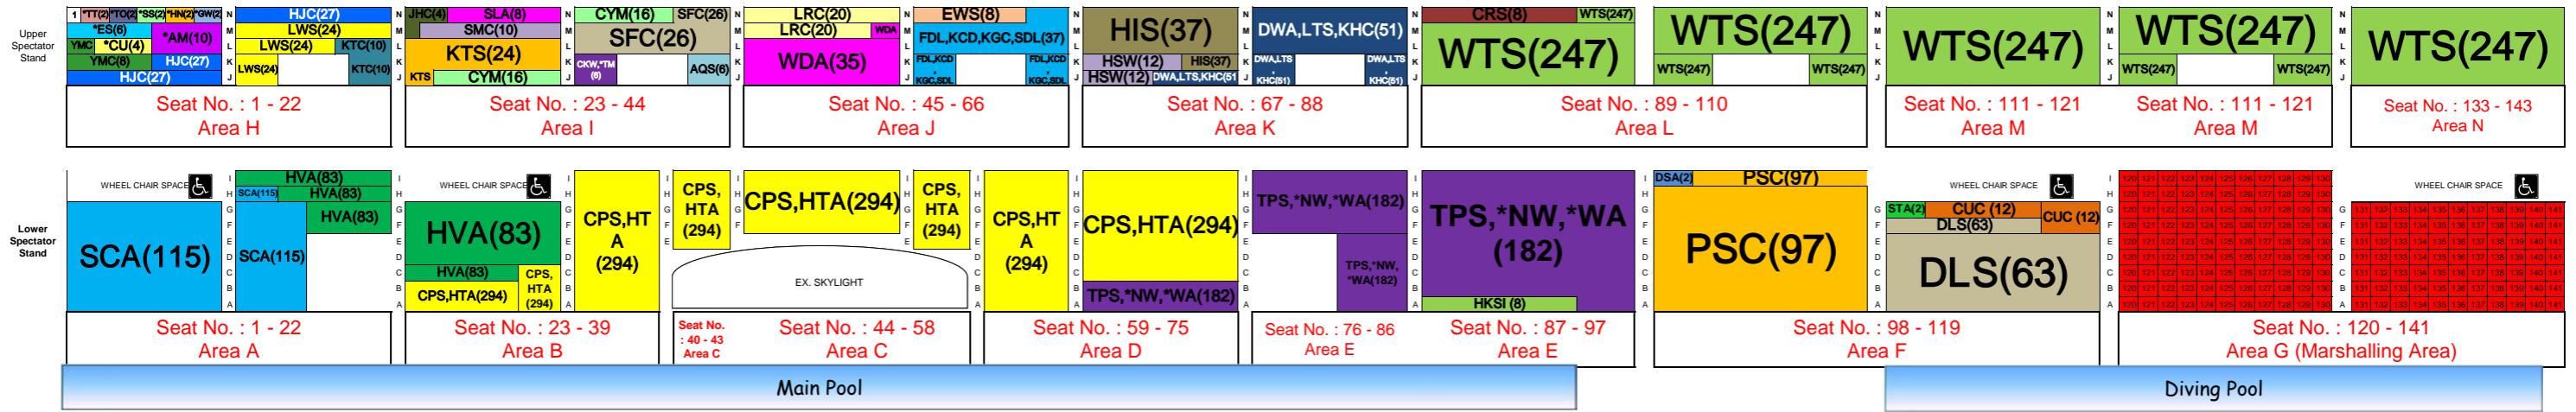

Kowloon Park Swimming Pool - Floor Plan

■ Marshalling Area: 176  
 Total no. of seats: 1513(Excluded Lesports + HKSI)  
 Total no. of seats: 1493 (Included Lesports + HKSI)  
 Total no. of seats: 1505(included HKSI)